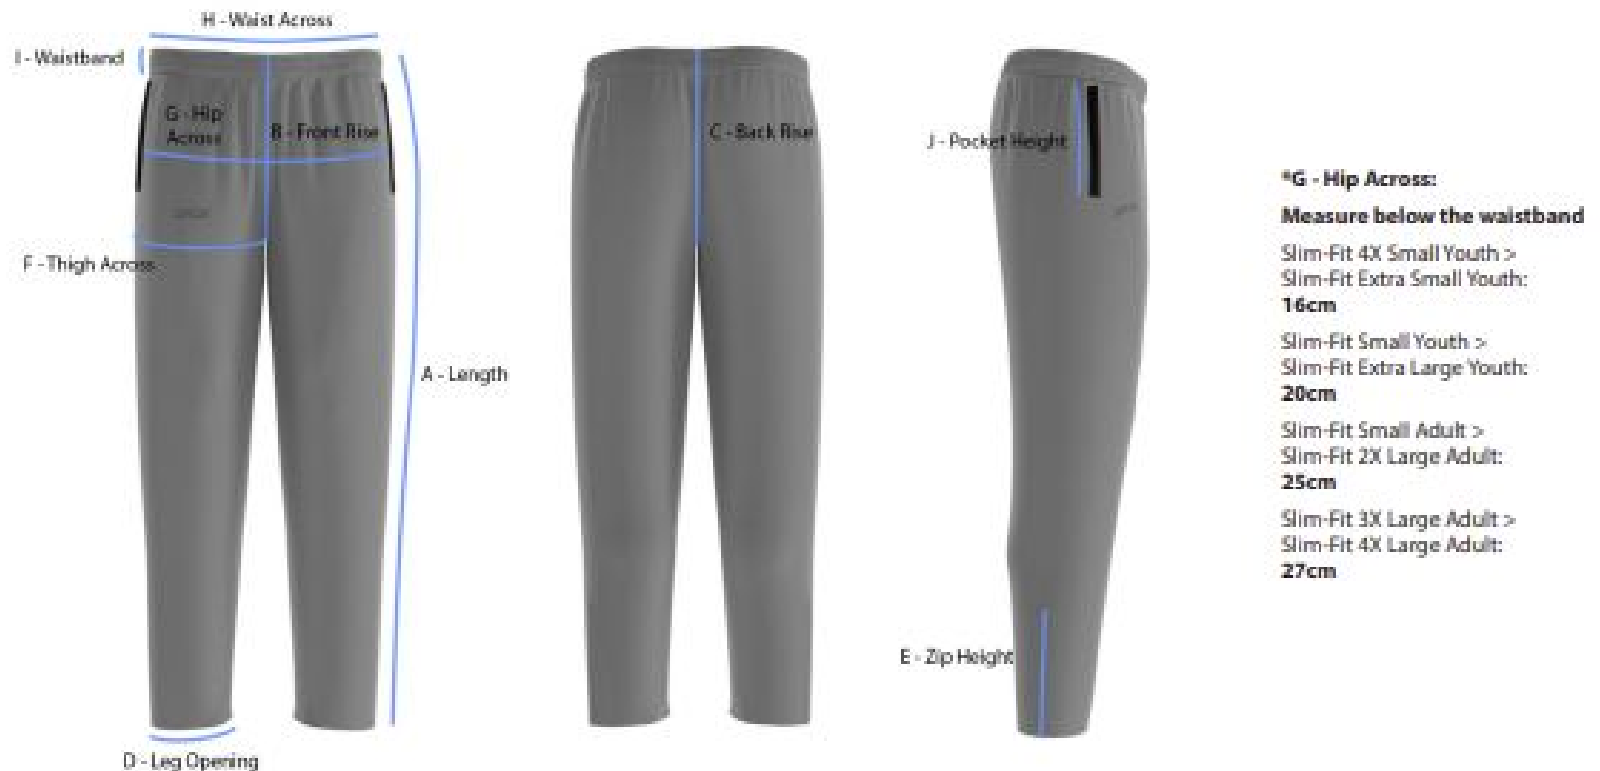

TRACKSUIT BOTTOMS SIZE GUIDE

S.19.006.V1 - Created 15th January 2019

Warning: The measurements shown refer to a garment not to a person

YOUTH	ADULT	LADIES	CM	IN	
SIZE	AVERAGE AGE	LENGTH	FRONT RISE	BACK RISE	LEG OPENING
Small Adult	Adult	103cm	29cm	38cm	21cm
Medium Adult	Adult	106cm	30cm	39cm	22cm
Large Adult	Adult	108cm	31cm	40cm	23cm
Extra Large Adult	Adult	110cm	32cm	41cm	24cm
2X Large Adult	Adult	112cm	33cm	42cm	24cm
3X Large Adult	Adult	114cm	34cm	43cm	25cm
4X Large Adult	Adult	116cm	35cm	44cm	25cm
5X Large Adult	Adult	118cm	36cm	45cm	26cm

YOUTH	ADULT	LADIES	CM	IN	
SIZE	AVERAGE AGE	LENGTH	FRONT RISE	BACK RISE	LEG OPENING
Small Adult	Adult	40.6 inches	11.4 inches	15 inches	8.3 inches
Medium Adult	Adult	41.7 inches	11.8 inches	15.4 inches	8.7 inches
Large Adult	Adult	42.5 inches	12.2 inches	15.7 inches	9.1 inches
Extra Large Adult	Adult	43.3 inches	12.6 inches	16.1 inches	9.4 inches
2X Large Adult	Adult	44.1 inches	13 inches	16.5 inches	9.4 inches
3X Large Adult	Adult	44.9 inches	13.4 inches	16.9 inches	9.8 inches
4X Large Adult	Adult	45.7 inches	13.8 inches	17.3 inches	9.8 inches
5X Large Adult	Adult	46.5 inches	14.2 inches	17.7 inches	10.2 inches